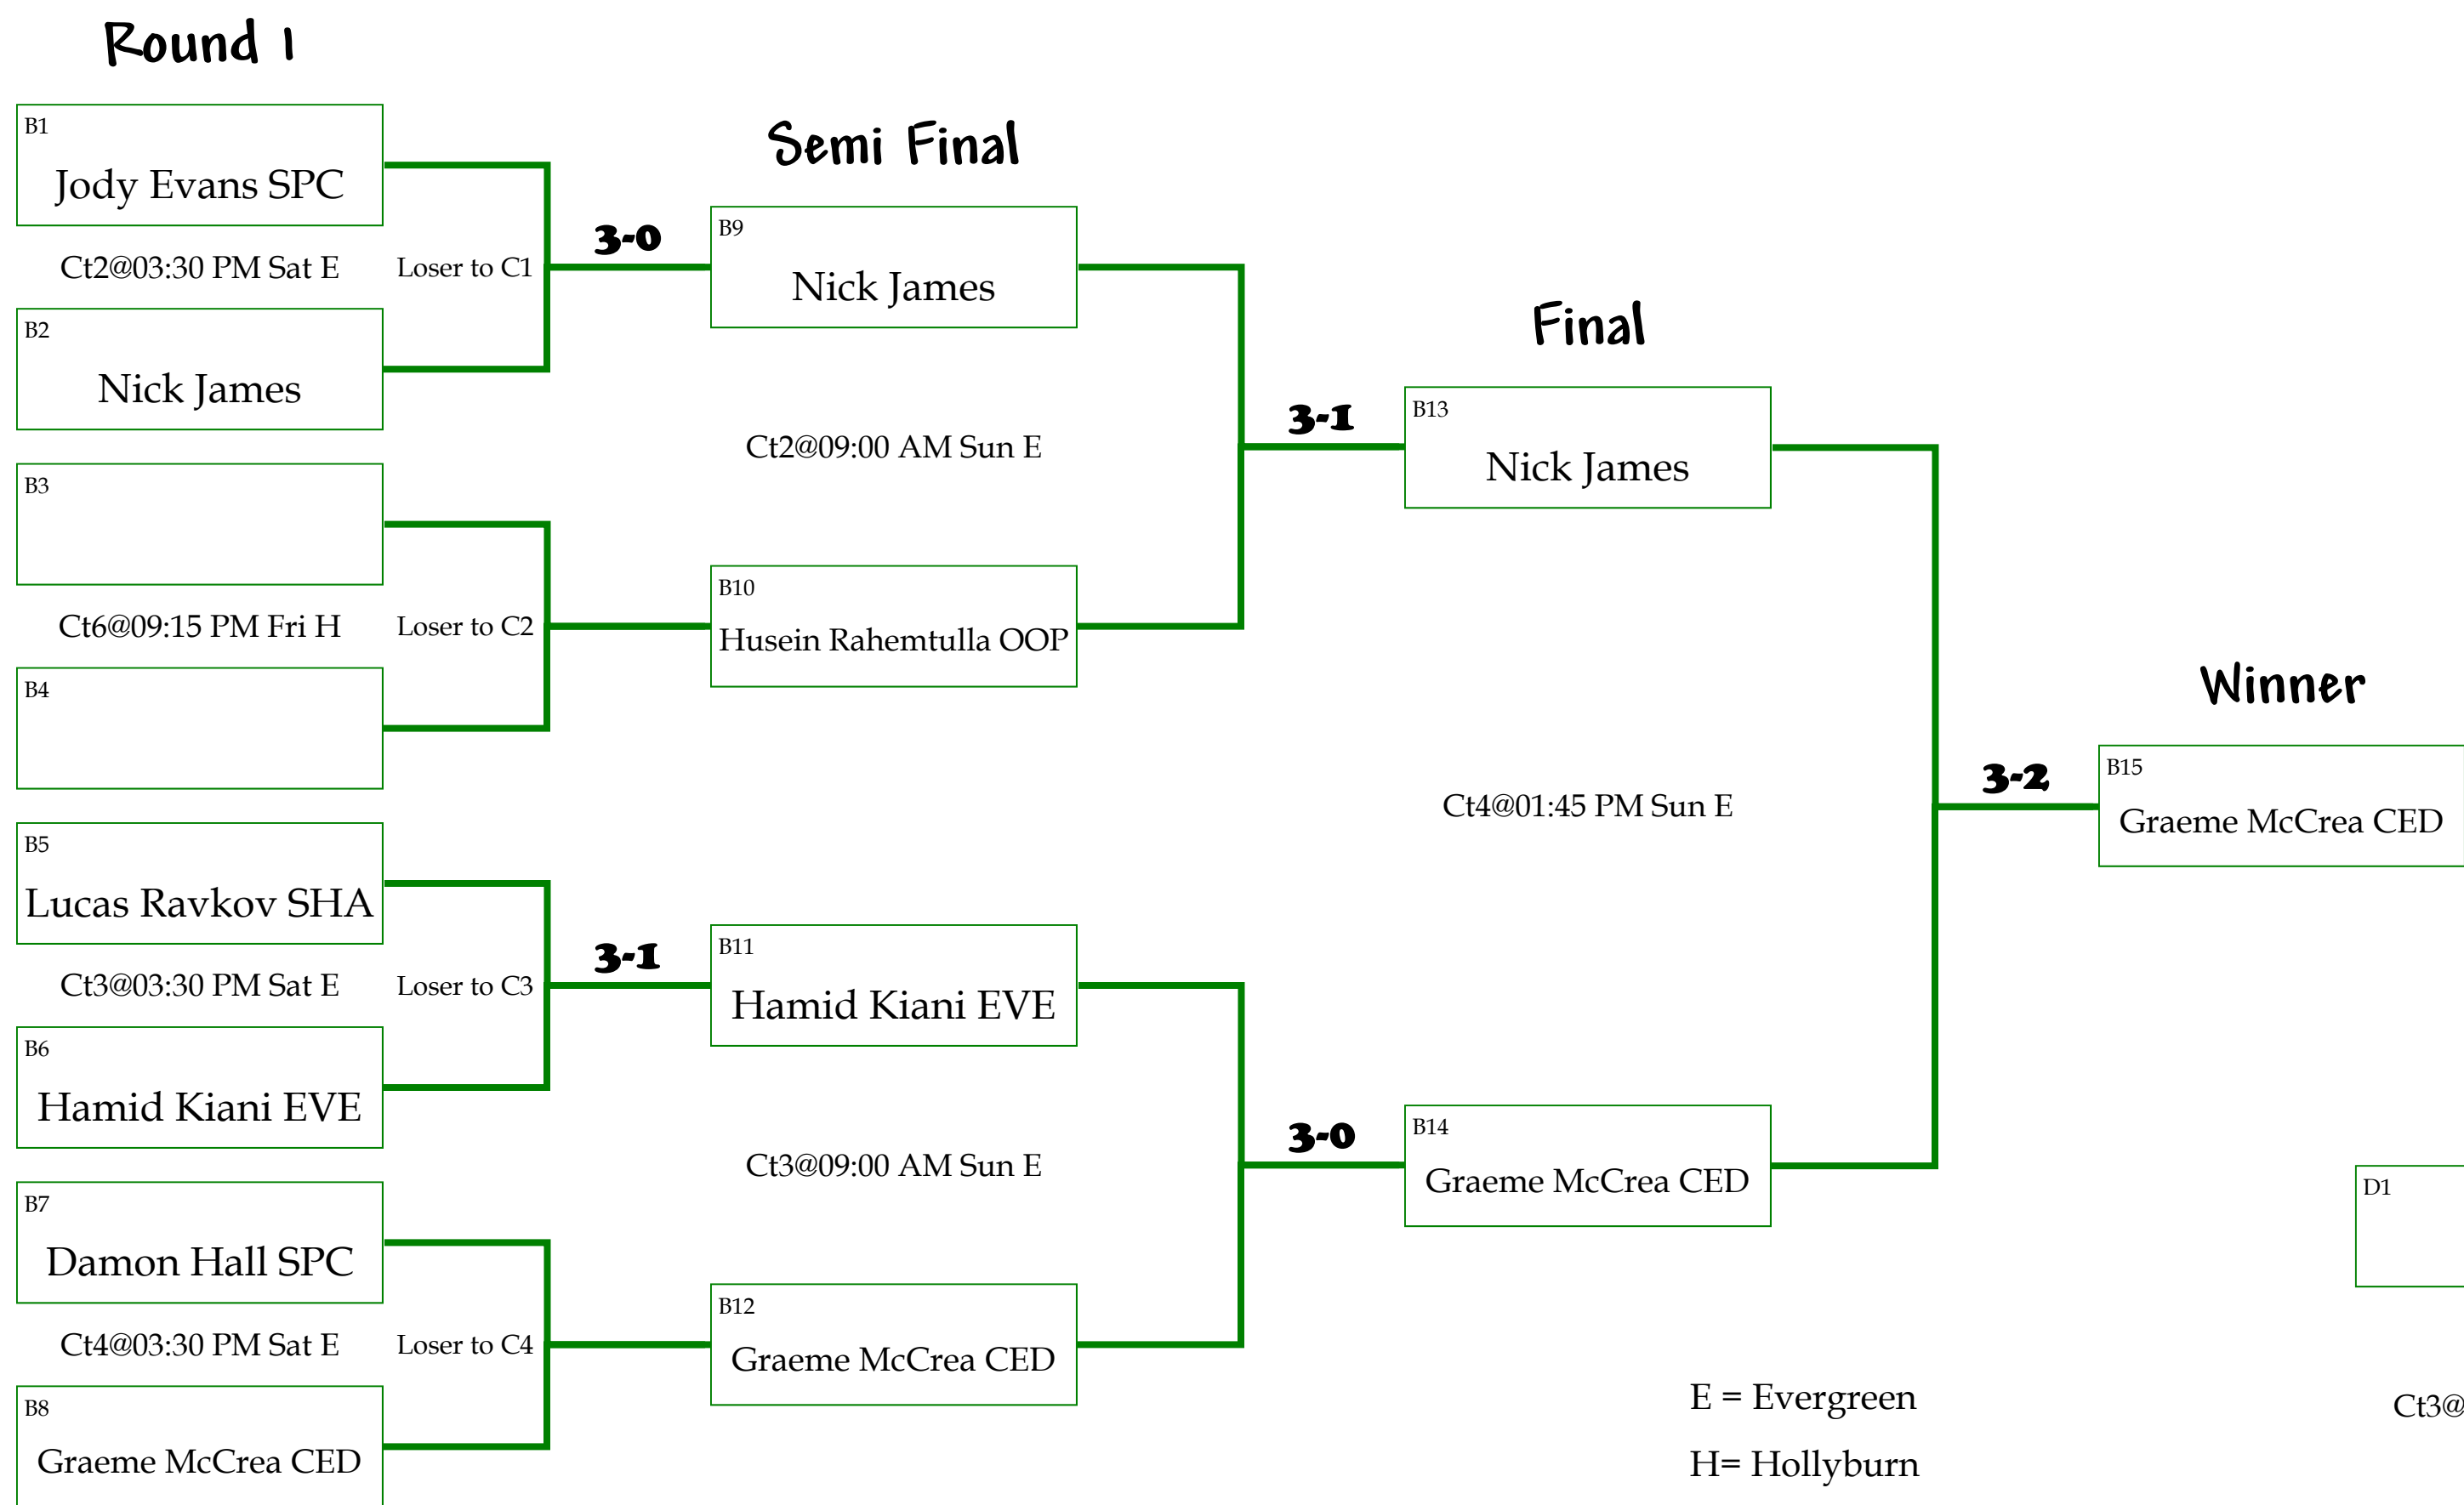

Men's Open Cons

Results

Playoff

Classic Plate