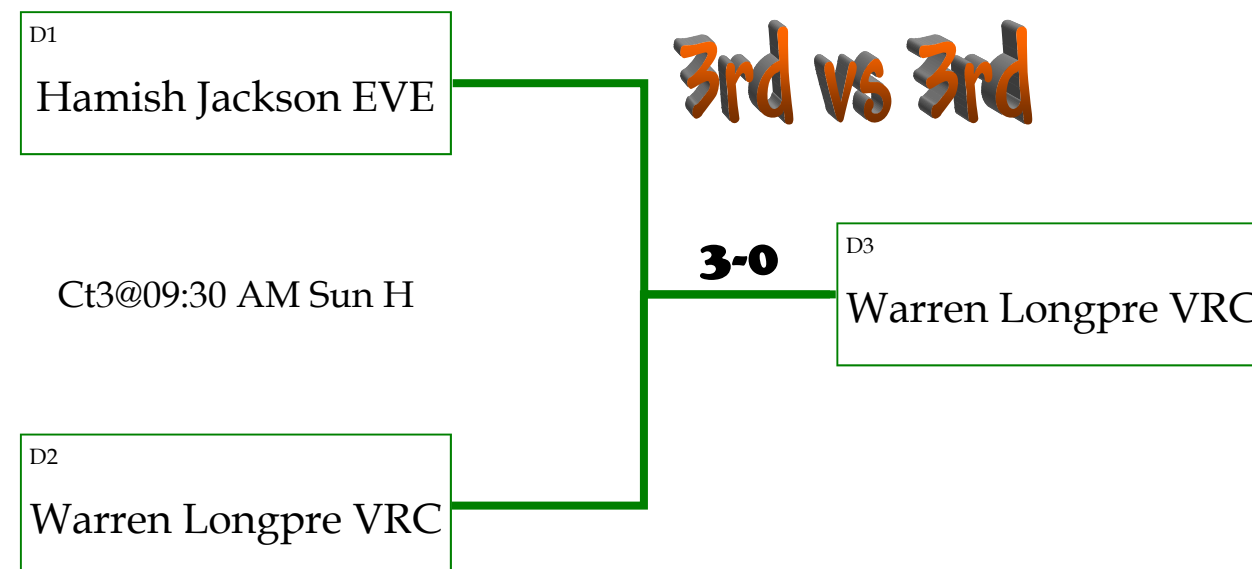

# Men's 60 Plus

	David Adams	William Gross VRC	Hamish Jackson EVE	Place
David Adams		3-0	3-0	1st
William Gross VRC	Ct4@07:00 PM Wed E		3-0	2nd
Hamish Jackson EVE	Ct2@06:30 PM Thur E	Ct6@06:30 PM Fri H		3rd

	Warren Longpre VRC	Harry Chow EVE	Gerry Campbell EVE	Place
Warren Longpre VRC		2-3	2-3	3rd
Harry Chow EVE	Ct3@06:00 PM Wed E		3-2	1st
Gerry Campbell EVE	Ct2@06:00 PM Thur E	Ct3@10:45 AM Sat E		2nd

Scores listed as horizontal column against vertical column

E = Evergreen  
H = Hollyburn